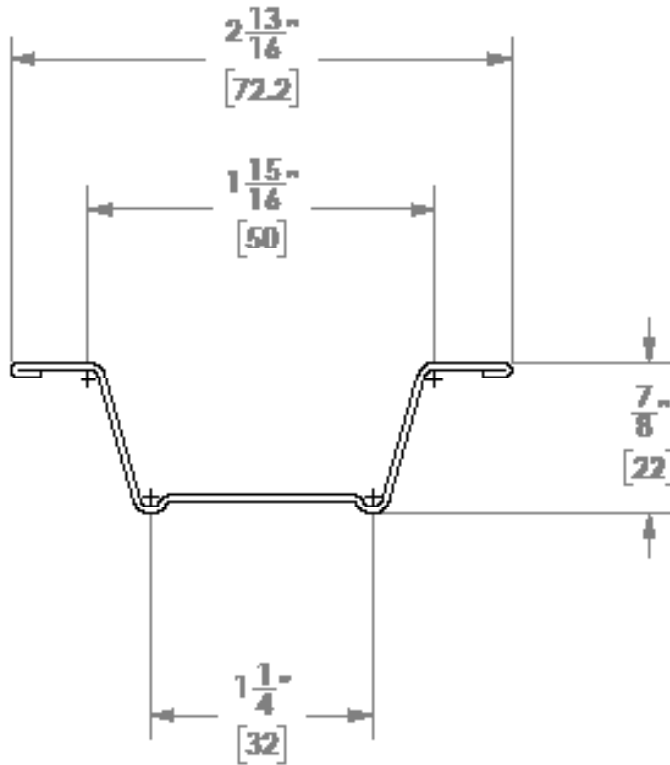

www.knudsonmfg.com  
Phone: 1 (888) 406-2080

FRAMEMAKER®  
ACCESSORY  
**KFS-35C**  
**#350**

THERE'S ONLY ONE KNUDSON. QUALITY. DEPENDABILITY. OVER 60 YEARS IN BUSINESS.